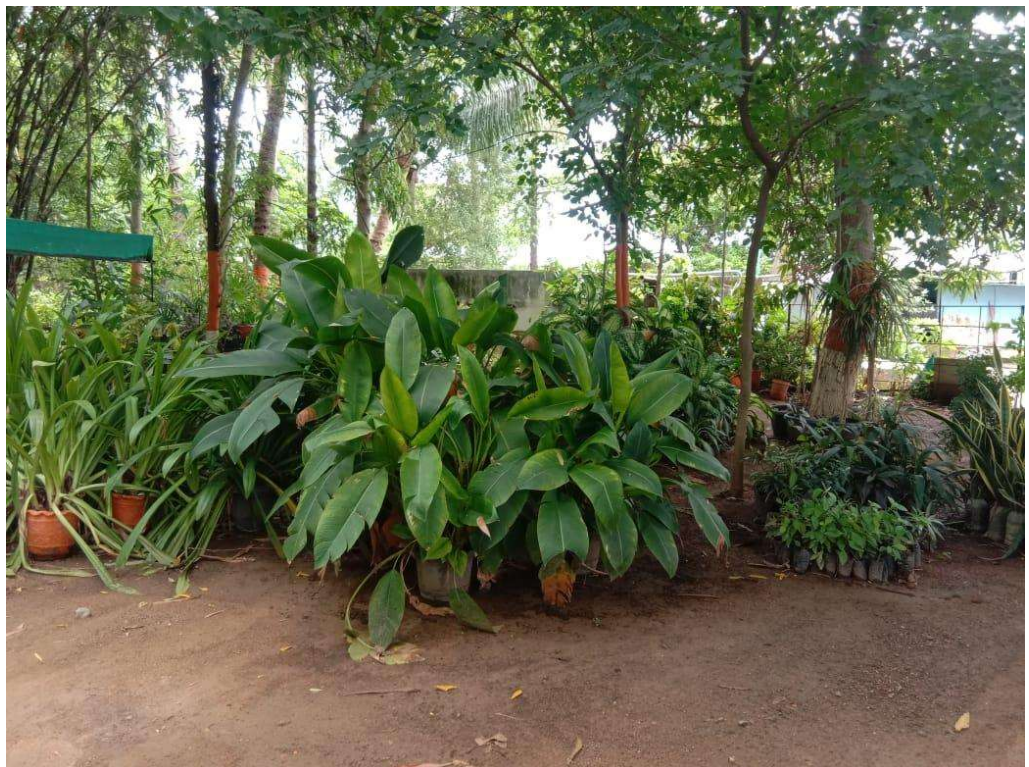

SRI AKILANDESWARI WOMEN'S COLLEGE, WANDIWASH.

(Re-Accredited with 'A' Grade By NAAC) (Recognised under section 2(f) and 12(B) of UGC Act.)
(Permanent Affiliation Granted by Thiruvalluvar University)